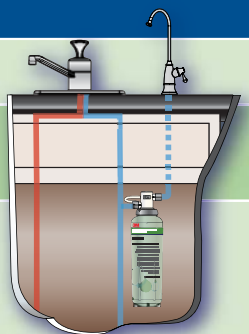

3M™ Drinking Water Systems' Buyer's Guide

Improve the Quality of Your Family's Water

Find the system that best meets your family's needs

3M™ Drinking Water Systems	 3M™ Drinking Water System	 3M™ Full Flow Drinking Water System	 3M™ Advanced Drinking Water System	 3M™ Reverse Osmosis Drinking Water System
System Benefits	Great entry level system, for better tasting water	Great filtration with a high flow rate for all your cooking & drinking needs	Industry leading filtration for cleaner, better tasting water	Bottle-quality water with our highest filtration & contaminant reduction
Contaminant Reduction Rating*				
Dedicated (Separate) or Existing Faucet	 Dedicated	 Existing	 Dedicated	 Dedicated
Filter Replacement Cycle	6 months	Once a year	Once a year	Once a year
Number of 16.9 oz. plastic bottles 3M filters replace	3,786	45,443	7,573	22,890
Household Size	Small - Medium	Any Size Household	Any Size Household	Any Size Household

* These contaminant reduction ratings were developed by 3M Clean Water Solutions to rate differences within our product portfolio only.

WHAT IS A DEDICATED FAUCET?

- A dedicated faucet provides filtered water at the point of use
- All of our drinking water systems except the 3M™ Full Flow Drinking Water System use dedicated faucets
- Most sinks have pre-drilled holes designated for sprayers, soap dispensers, and other accessories. If your sink does not have an extra hole, we highly recommend professional installation

THE 3M™ FULL FLOW DRINKING WATER SYSTEM ADVANTAGE

- Filters all of your existing faucet's cold water
- No dedicated faucet required
- Filter is replaced approximately once a year
- High faucet flow rate of 2.5 max gallons/minute. (EPA federal standards set max residential flow rate at 2.2 gallons/minute)