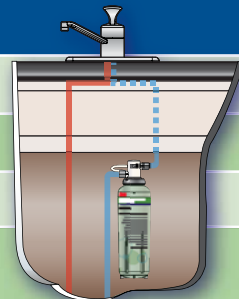

3M™ Drinking Water Systems' Buyer's Guide

Improve the Quality of Your Family's Water

Find the system that best meets your family's needs

3M™ Drinking Water Systems	 3M™ Drinking Water System	 3M™ Full Flow Drinking Water System	 3M™ Advanced Drinking Water System	 3M™ Reverse Osmosis Drinking Water System
System Benefits	Great entry level system, for better tasting water	Great filtration with a high flow rate for all your cooking & drinking needs	Industry leading filtration for cleaner, better tasting water	Bottle-quality water with our highest filtration & contaminant reduction
Contaminant Reduction Rating*				
Dedicated (Separate) or Existing Faucet	 Dedicated	 Existing	 Dedicated	 Dedicated
Filter Replacement Cycle	6 months	Once a year	Once a year	Once a year
Number of 16.9 oz. plastic bottles 3M filters replace	3,786	45,443	7,573	22,890
Household Size	Small - Medium	Any Size Household	Any Size Household	Any Size Household

* These contaminant reduction ratings were developed by 3M Clean Water Solutions to rate differences within our product portfolio only.

WHAT IS A DEDICATED FAUCET?

- A dedicated faucet provides filtered water at the point of use
- All of our drinking water systems except the 3M™ Full Flow Drinking Water System use dedicated faucets
- Most sinks have pre-drilled holes designated for sprayers, soap dispensers, and other accessories. If your sink does not have an extra hole, we highly recommend professional installation

THE 3M™ FULL FLOW DRINKING WATER SYSTEM ADVANTAGE

- Filters all of your existing faucet's cold water
- No dedicated faucet required
- Filter is replaced approximately once a year
- High faucet flow rate of 2.5 max gallons/minute. (EPA federal standards set max residential flow rate at 2.2 gallons/minute)